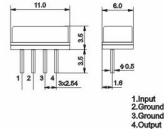

SAW FILTER

DIMENSIONS(mm)

FI2

- 1 Input
- 2,3 Ground
- 4,5 Output

IF FILTER FOR VIDEO APPLICATIONS

PICTURE CARRIER (MHz)	TYPE	PC-SC DISTANCE(MHz)	SOUND CARRIER (MHz)	COLOR CARRIER (dB)	STANDARD	PACKAGE	OVERSEAS TYPE	
38.00	MVF38A1T	5.5~6.5	45.47	2.5	B/G,D/K	DIP10K	K6274K	
	MVF38A1T	4.5	28	3.0	M/N	DIP10K	K6274K	
38.90	VF389A1D	5.5~6.5	24.50	1.0	B/G,D/K,L,I	SIP5D	K3953D	
	VF389A1M	5.5~6.5	24.50	1.0	B/G,D/K,L,I	SIP5K	K3953M	
	VF389A2M	5.5	52	3.0	B/G	SIP5K	G3962M	
	MVF389A1T	5.5	44	1.3	B/G	DIP10K	K6257K	
	MVF389A1T	6.0~6.5	50.56	0.8	D/K,L,L	DIP10K	K6257K	
	MVF389A2M	5.5~6.5	41.56	0.5	B/G,D/K,L	SIP5K	K7257M	
	MVF389A2M	4.5	37	2.6	M/N	SIP5K	K7257M	
	MVF389A2D	5.5~6.5	41.56	0.5	B/G,D/K,L	SIP5D	K7257D	
	MVF389A2D	4.5	37	2.6	M/N	SIP5D	K7257D	
	45.75	VF45A1M	4.5	32	2.2	M/N	SIP5K	M3951M
VF45A2M		4.5	25	0.1	M/N	SIP5K	F062DSL	

BANDPASS FILTER