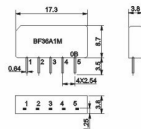

SAW FILTER

DIMENSIONS(mm)

SIP5K

- 1 Input
- 2,3 Ground
- 4,5 Output

IF FILTER FOR VIDEO APPLICATIONS

PICTURE CARRIER (MHz)	TYPE	PC-SC DISTANCE(MHz)	SOUND CARRIER (MHz)	COLOR CARRIER (dB)	STANDARD	PACKAGE	OVERSEAS TYPE	
38.00	MVF38A1T	5.5~6.5	45.47	2.5	B/G,D/K	DIP10K	K6274K	
	MVF38A1T	4.5	28	3.0	M/N	DIP10K	K6274K	
38.90	VF389A1D	5.5~6.5	24.50	1.0	B/G,D/K,L,I	SIP5D	K3953D	
	VF389A1M	5.5~6.5	24.50	1.0	B/G,D/K,L,I	SIP5K	K3953M	
	VF389A2M	5.5	52	3.0	B/G	SIP5K	G3962M	
	MVF389A1T	5.5	44	1.3	B/G	DIP10K	K6257K	
	MVF389A1T	6.0~6.5	50.56	0.8	D/K,L,L	DIP10K	K6257K	
	MVF389A2M	5.5~6.5	41.56	0.5	B/G,D/K,L	SIP5K	K7257M	
	MVF389A2M	4.5	37	2.6	M/N	SIP5K	K7257M	
	MVF389A2D	5.5~6.5	41.56	0.5	B/G,D/K,L	SIP5D	K7257D	
	MVF389A2D	4.5	37	2.6	M/N	SIP5D	K7257D	
	45.75	VF45A1M	4.5	32	2.2	M/N	SIP5K	M3951M
VF45A2M		4.5	25	0.1	M/N	SIP5K	F062DSL	

BANDPASS FILTER