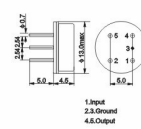

W2

- 1 Input
- 2,3 Ground
- 4,5 Output

IF FILTER FOR VIDEO APPLICATIONS

PICTURE CARRIER (MHz)	TYPE	PC-SC DISTANCE(MHz)	SOUND CARRIER (MHz)	COLOR CARRIER (dB)	STANDARD	PACKAGE	OVERSEAS TYPE	
38.00	MVF38A1T	5.5~6.5	45.47	2.5	B/G,D/K	DIP10K	K6274K	
	MVF38A1T	4.5	28	3.0	M/N	DIP10K	K6274K	
38.90	VF389A1D	5.5~6.5	24.50	1.0	B/G,D/K,L,I	SIP5D	K3953D	
	VF389A1M	5.5~6.5	24.50	1.0	B/G,D/K,L,I	SIP5K	K3953M	
	VF389A2M	5.5	52	3.0	B/G	SIP5K	G3962M	
	MVF389A1T	5.5	44	1.3	B/G	DIP10K	K6257K	
	MVF389A1T	6.0~6.5	50.56	0.8	D/K,L,L	DIP10K	K6257K	
	MVF389A2M	5.5~6.5	41.56	0.5	B/G,D/K,L	SIP5K	K7257M	
	MVF389A2M	4.5	37	2.6	M/N	SIP5K	K7257M	
	MVF389A2D	5.5~6.5	41.56	0.5	B/G,D/K,L	SIP5D	K7257D	
	MVF389A2D	4.5	37	2.6	M/N	SIP5D	K7257D	
	45.75	VF45A1M	4.5	32	2.2	M/N	SIP5K	M3951M
VF45A2M		4.5	25	0.1	M/N	SIP5K	F062DSL	

BANDPASS FILTER

CENTER FREQUENCY (MHz)	TYPE	BANDWIDTH (MHz)	STANDARD	PACKAGE	OVERSEAS TYPE
23.4	BF23A1D	1.8	DAB	SIP5D	X6863D
36.00	BF36A2D	8.1	Dig. Terrestrial TV	SIP5D	X6857D
	BF36A4M	8.0	Dig. CATV	SIP5K	
36.125	BF36A1D	8.0	Dig. CATV	SIP5D	X6966D
	BF36A1M	8.0	Dig. CATV	SIP5K	X6966M
	BF36A2M	7.0	Dig. CATV	SIP5K	
	BF36A3M	6.0	Dig. CATV	SIP5K	
37.00	BF37A1M	6.0	Dig. CATV	SIP5K	
37.70	BF37A2M	1.4	DAB	FI2	X6922M
38.912	BF389A1M	1.5	DAB	SIP5K	
41.25	BF41A1M	0.9	DCR	SIP5K	M9352M
42.00	BF42A1M	6.0	Dig. CATV	SIP5K	
43.00	BF43A4M	6.0	Dig. CATV	SIP5K	
43.75	BF43A1D	6.2	Dig. CATV	SIP5D	X6864D
	BF43A1M	6.0	Dig. CATV	SIP5K	X6964M
	BF43A2D	6.0	Dig. CATV	SIP5D	X6964D
	BF43A2M	7.0	Dig. CATV	SIP5K	
	BF43A3M	8.0	Dig. CATV	SIP5K	
44.00	BF44A1D	6.0	Dig. CATV	SIP5D	X6965D
	BF44A1M	6.0	Dig. CATV	SIP5K	X6965M
	BF44A2D	6.2	Dig. CATV	SIP5D	X6866D
	BF44A3M	1.8,1.1	DVB-DAVIC	SIP5K	X9650M
	BF44A4M	7.0	Dig. CATV	SIP5K	
	BF44A5M	1.7	Interactive TV	SIP5K	X6959M
46.59	BF44A6M	8.0	Dig. CATV	SIP5K	
46.59	BF46A1M	6.0	Dig. CATV	SIP5K	X6852M
49.125	BF49A1M	0.72	DAB	SIP5K	X6921M
54.0	BF54A1M	6.0	Dig. CATV	SIP5K	
70.0	BF70A1M	1.0	Dig. CATV	SIP5K	
	BF70A2M	10.4	Dig. SATV	SIP5K	X6950M